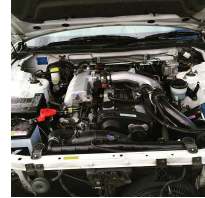

1997 Nissan LAUREL 25 MEDALIST4

VEHICLE INFORMATION

Cash Price

Includes GST,
Registration &
Licensing

\$

Finance may be available on this vehicle. Ask one of our friendly staff for more information.

finance
NOW
Money your way

Gain peace of mind with Mechanical Breakdown Insurance. Ask us how.

Body

5 door, Sedan

Odometer

64,689 km

Engine

2500 cc, Internal Combustion

Fuel Type