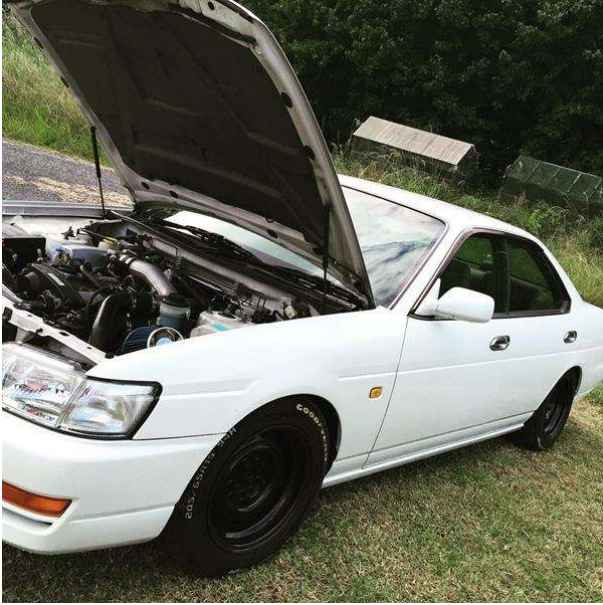

1997 Nissan LAUREL 25 MEDALIST4

VEHICLE INFORMATION

Cash Price

Includes GST,
Registration &
Licensing

\$

Finance may be available on this vehicle. Ask one of our friendly staff for more information.

finance
NOW
Money your way

Gain peace of mind with Mechanical Breakdown Insurance. Ask us how.

Body

5 door, Sedan

Odometer

64,689 km

Engine

2500 cc, Internal Combustion

Fuel Type